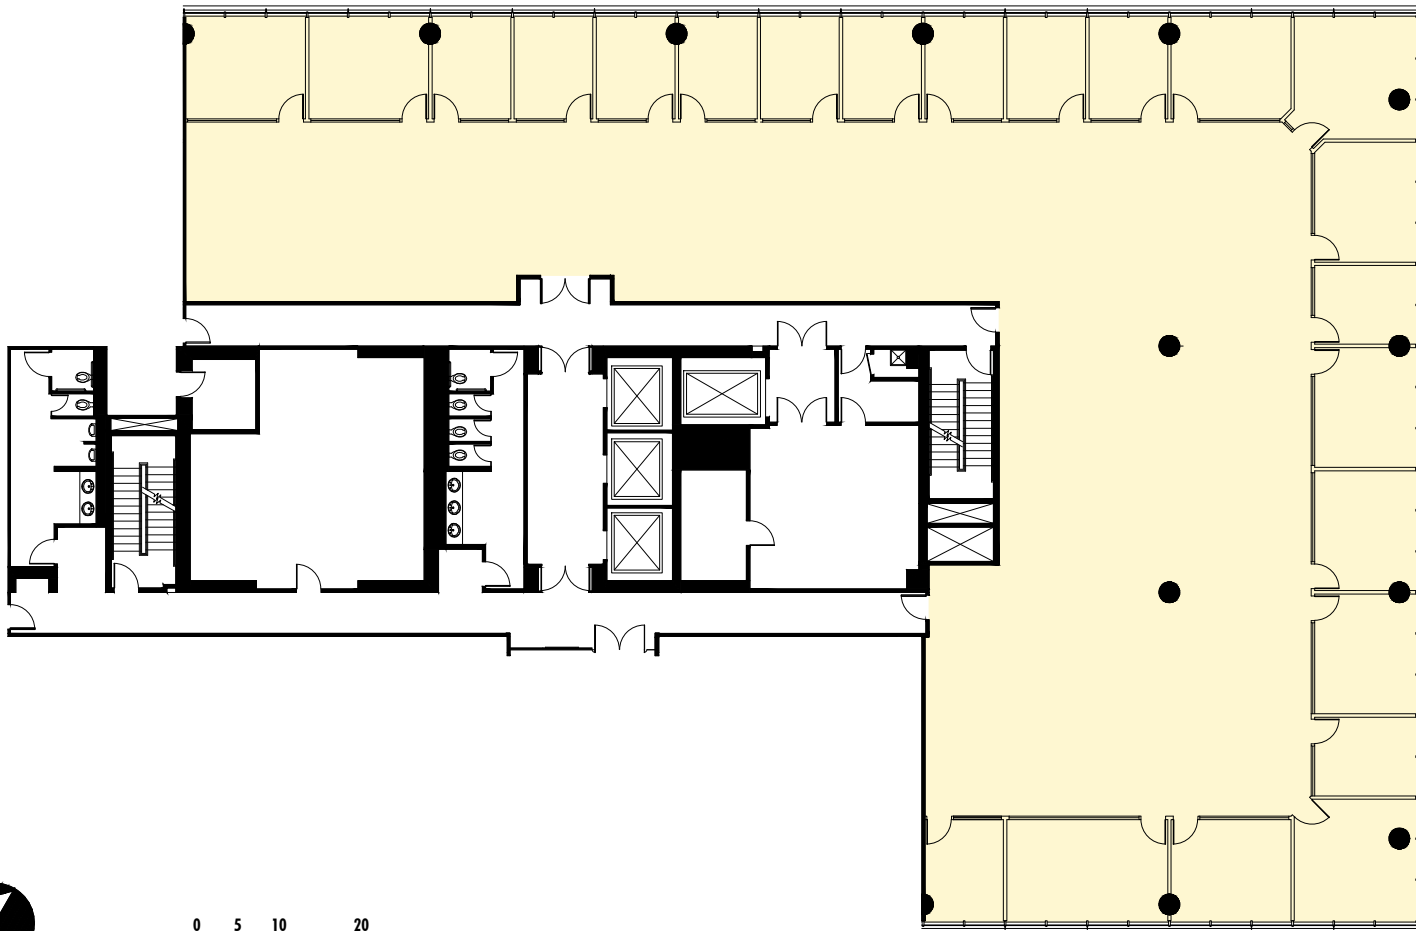

KEY PLAN

North

North 0 5 10 20

Adam Viente
Will Tyler

404.995.6551
404.995.2258

NELSON The Pinnacle • Suite 1450 • 11,387 RSF

Available Suite