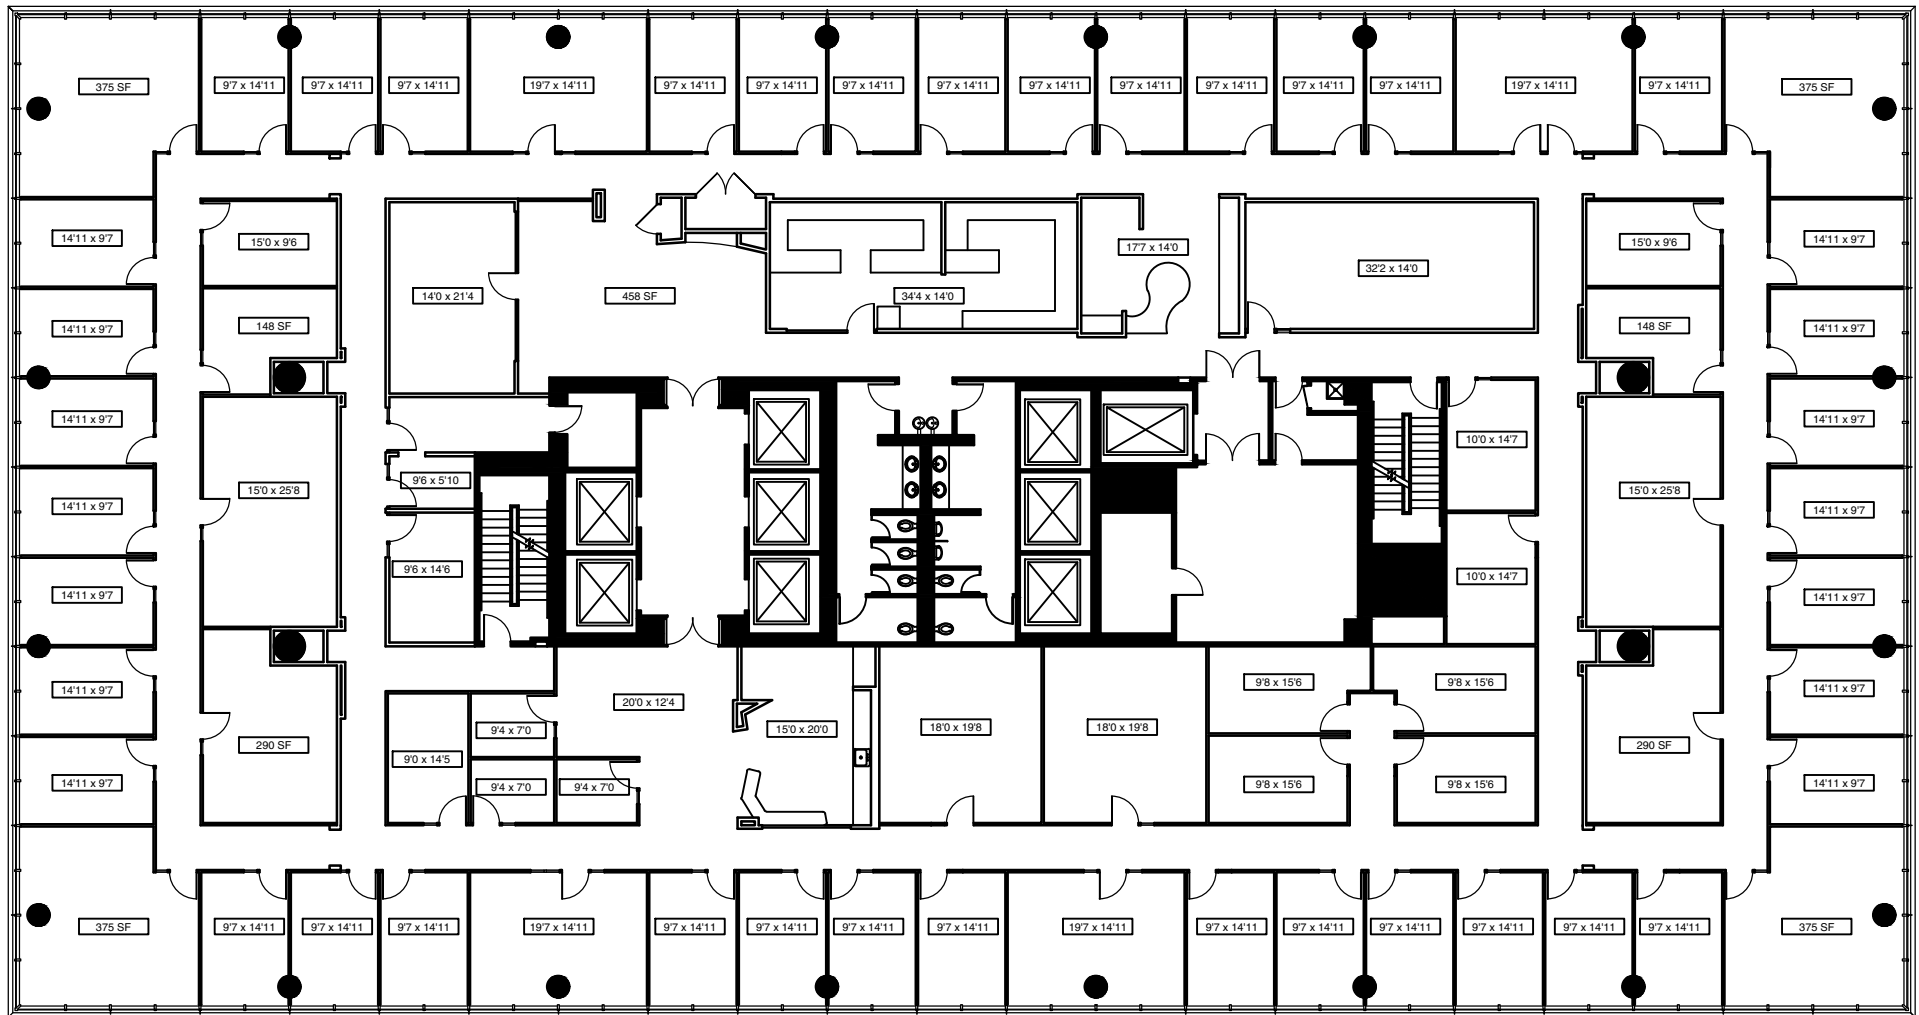

True North
Scale: N.T.S.

Available Suite | The Pinnacle

3455 Peachtree Road NE | Suite 500 | 23,714 RSF

Will Tyler | 404.536.4372
Adam Viente | 404.995.6551

MurphyMeyers