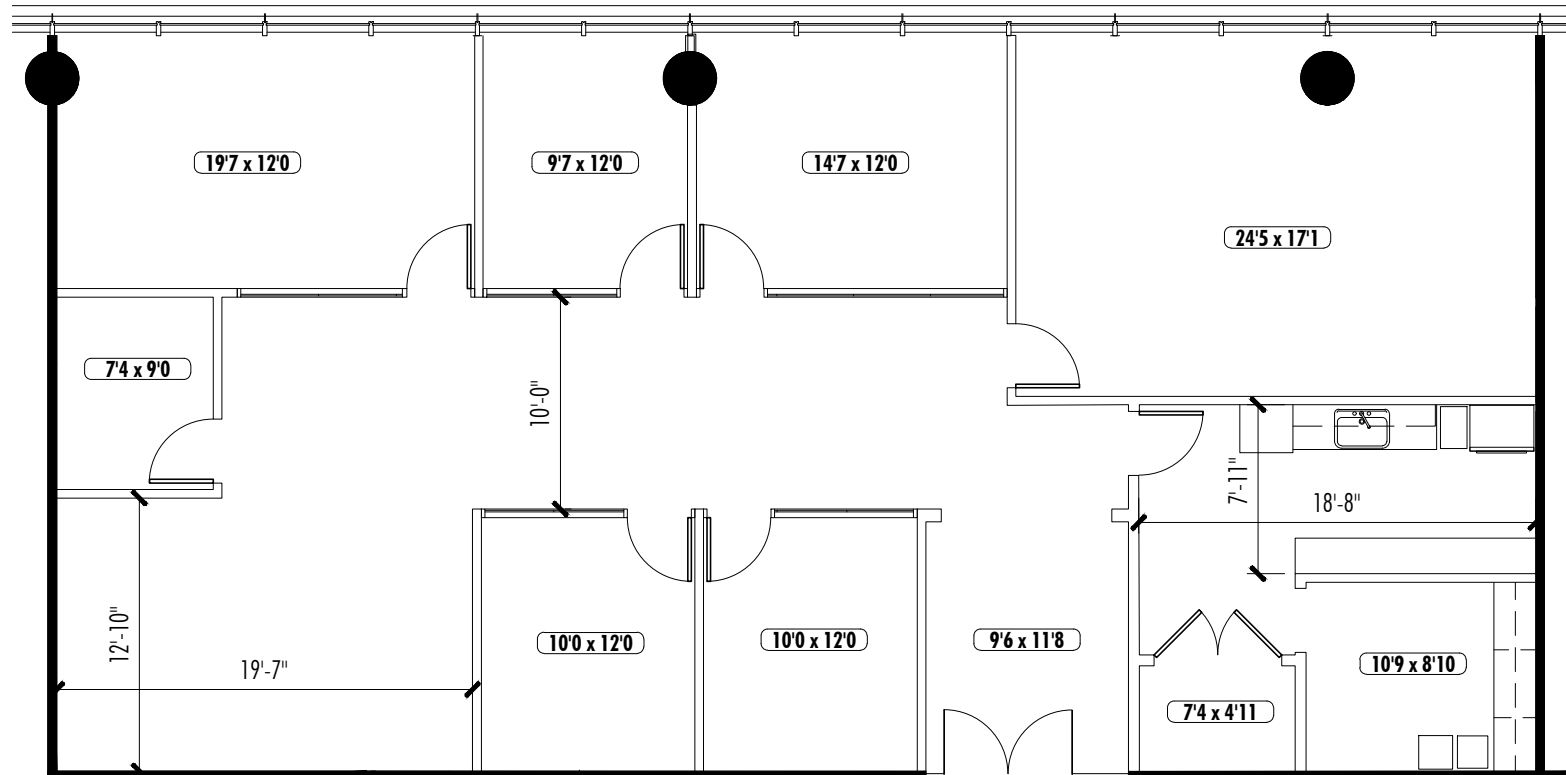

Key Plan

North

Adam Viente 404.995.6551
Will Tyler 404.995.2258

NELSON Pinnacle • Suite 600 • 2,925 RSF

Available Suite