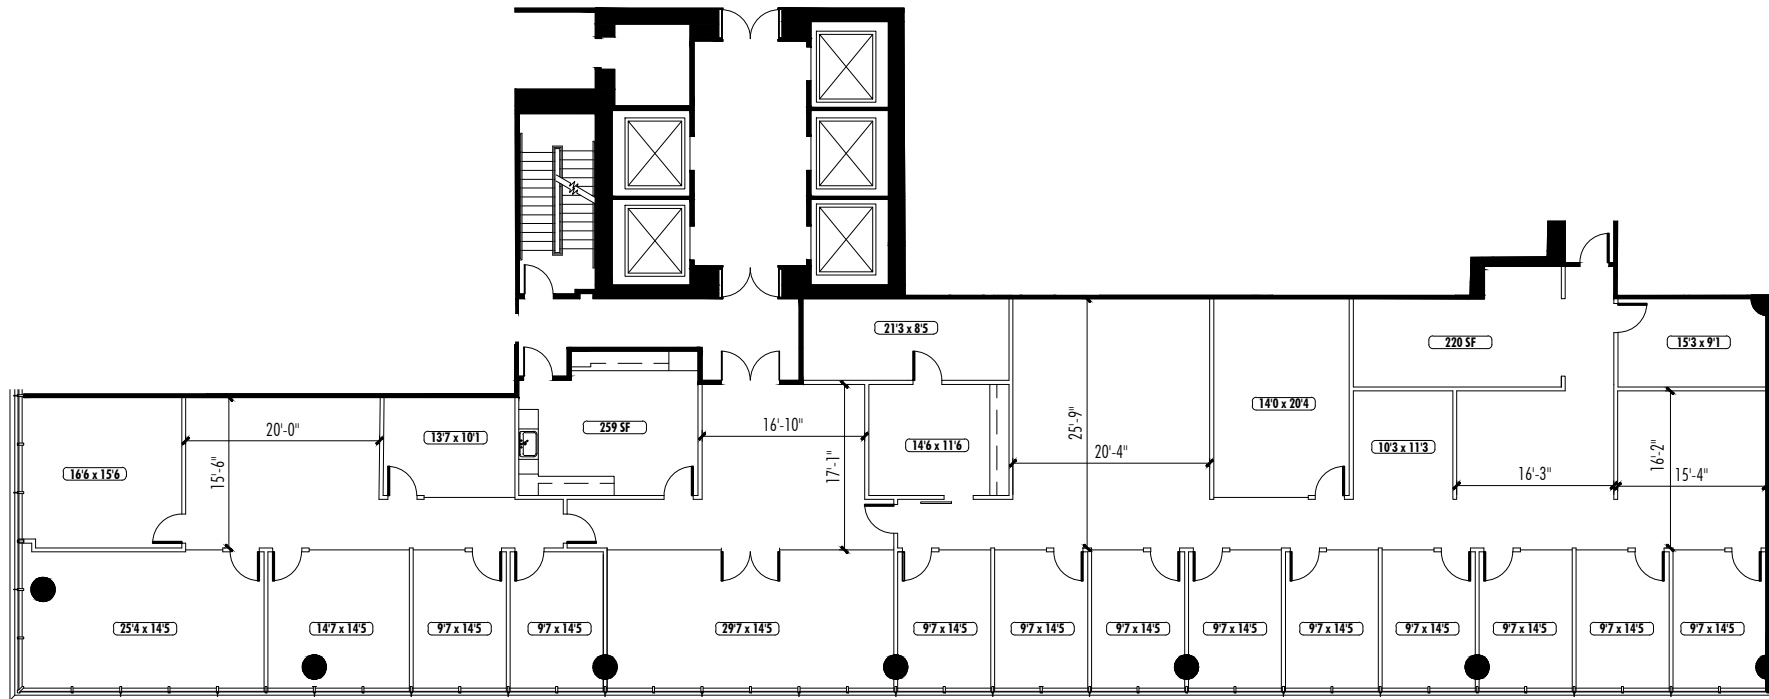

Key Plan

Adam Viente 404.995.6551
Will Tyler 404.995.2258

NELSON Pinnacle • Suite 650 • 8,033 RSF

Available Suite