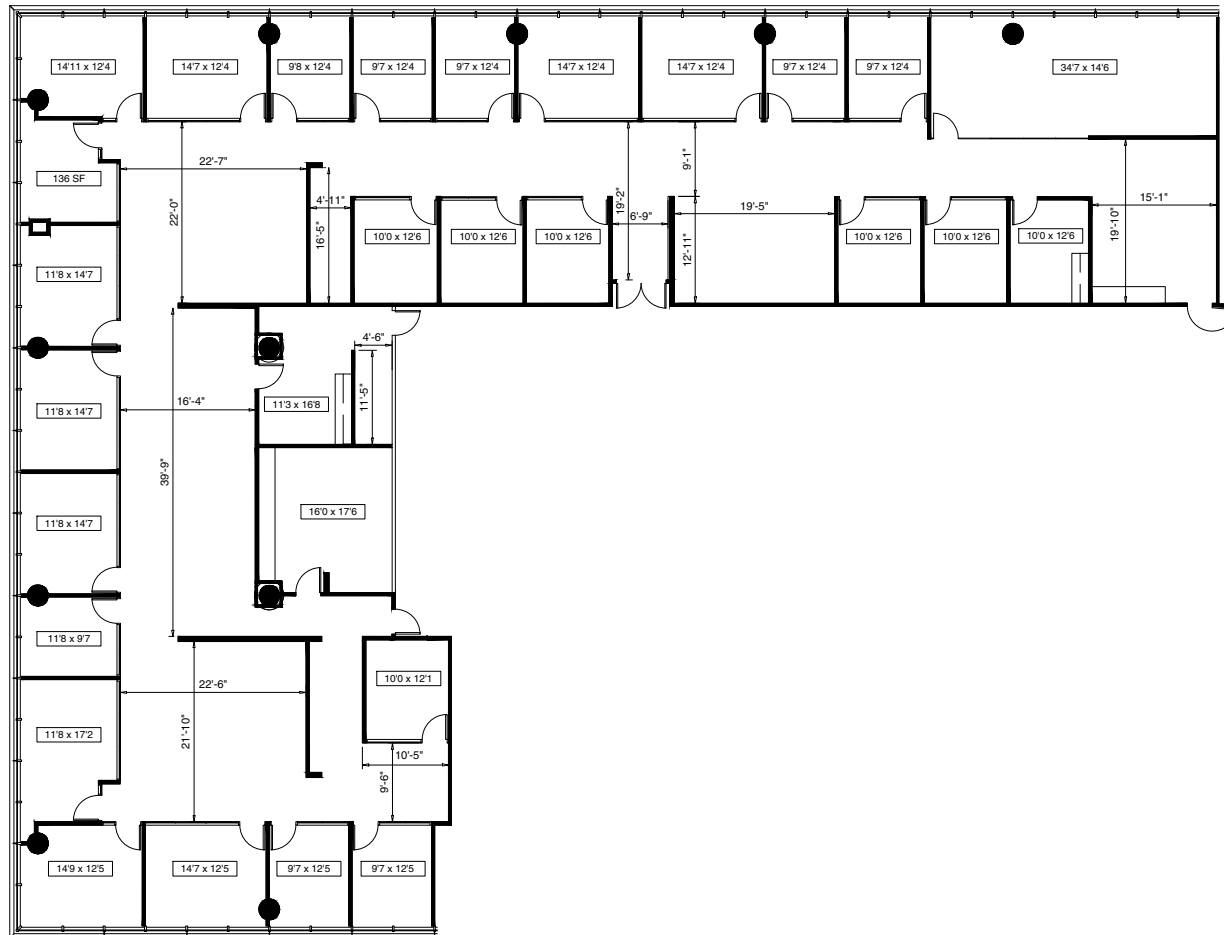

True North
Scale: N.T.S.

Key Plan

Suite 700 | The Pinnacle

3455 Peachtree Road NE | 7th Floor | 10,779 RSF

 Will Tyler | 404.536.4372
Adam Viente | 404.995.6551