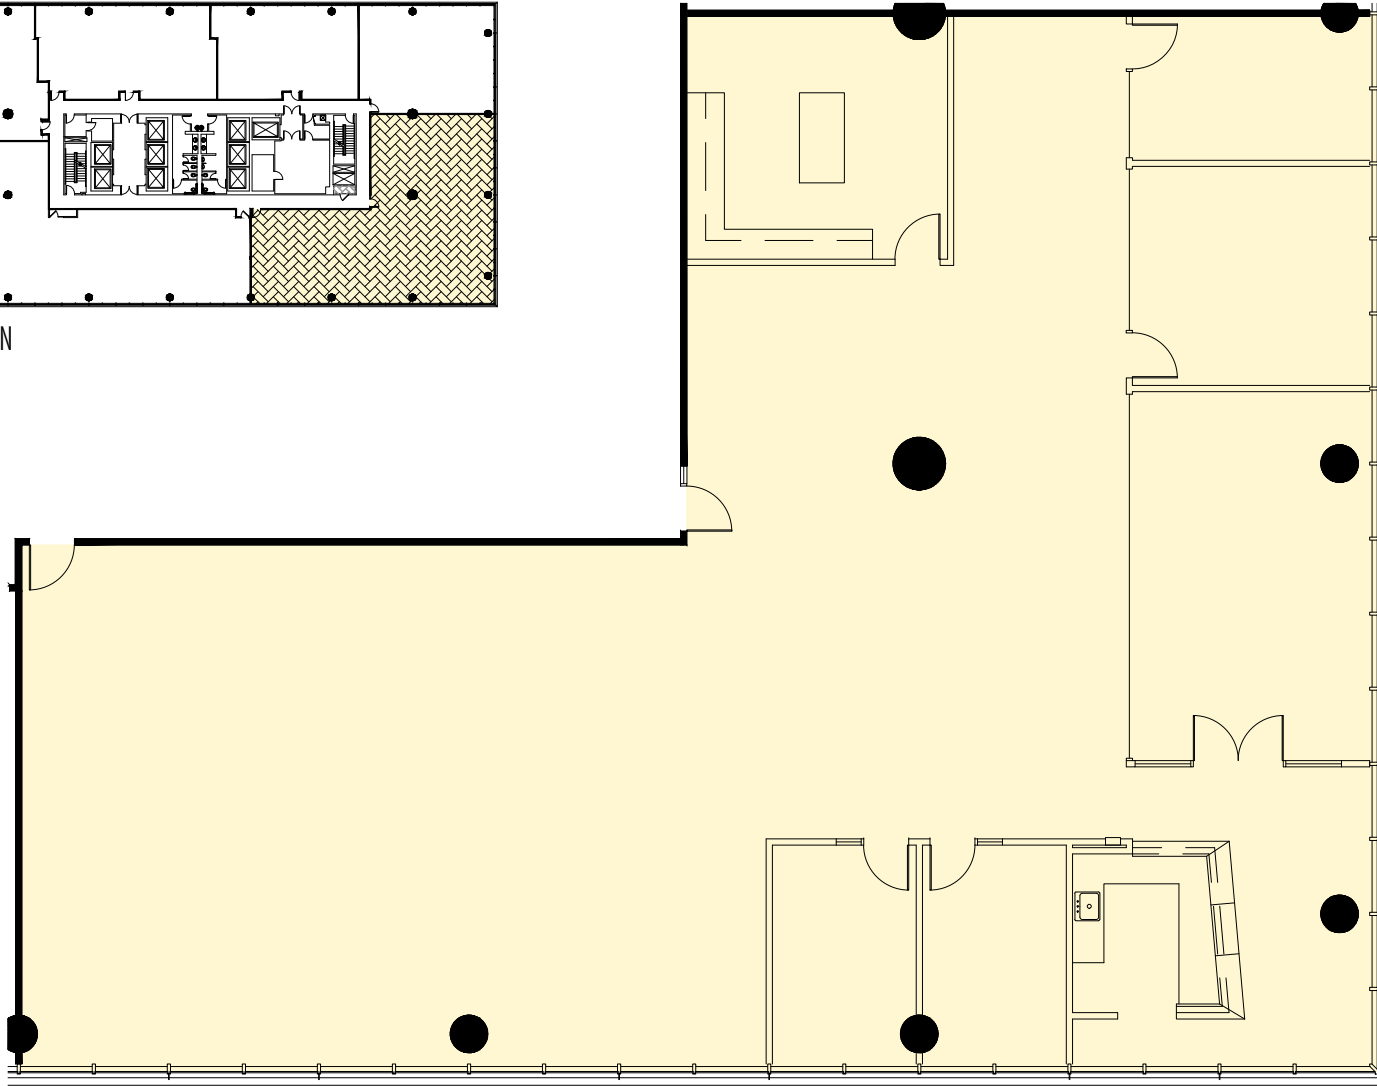

KEY PLAN

North

Adam Viente | 404.995.6551 | adam.viente@am.jll.com

Will Tyler | 404.995.2258 | will.tyler@am.jll.com

NELSON The Pinnacle • Suite 950 • 5,717 RSF

Marketing Diagram