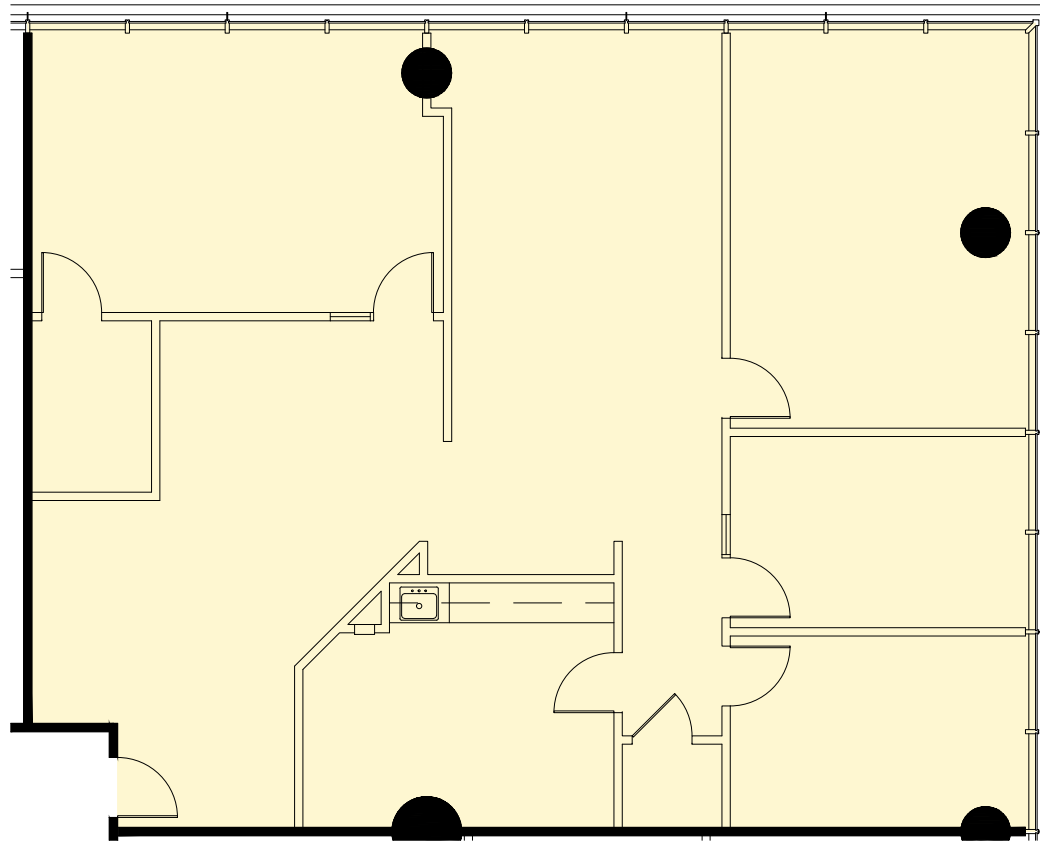

KEY PLAN

North

Adam Viente | 404.995.6551 | adam.viente@am.jll.com

Will Tyler | 404.995.2258 | will.tyler@am.jll.com